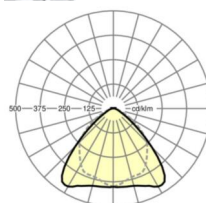

LIGHTING TECHNOLOGY

| | |
|---|--|
| Placement | LED, Colour rendering/Light colour CRI ≥ 80 / 4000K |
| Colour tolerance (MacAdam) | 3SDCM |
| Nominal luminous flux | 4595lm |
| Nominal luminous flux-emergency lighting mode | 927lm |
| LED service life | 50000h L80/B10 (Tq 35°C), 70000h L80/B50 (Tq 35°C), 100000h L80/B50 (Tq 30°C) |
| Luminaire luminous efficiency | 193lm/W |
| Beam angle | 95° (C0) / 95° (C90) |
| UGR lat./long. | 20.7 / 22.1 |

MECHANICS

| | |
|------------------------|---|
| Housing colour | traffic white RAL 9016 |
| Dimensions (LxWxH/DxH) | 1531mm x 55mm x 37mm |
| Weight (net) | 1.95kg |
| Type of installation | Mounting rail system installation, Light structure |

Dimensions

| | | |
|---|---------|--------|
| L | 1531 mm | Length |
| B | 55 mm | Width |
| H | 37 mm | Height |

DEEP-LINK

<https://www.regiolum.de/en/article/19510007010>

| | |
|----------------|----------------|
| Reference | LED 4000lm 840 |
| ηLB | 100 % |
| Φ ↓/↑ | 98 % / 2 % |
| UGR lat./long. | 20.7 / 22.1 |